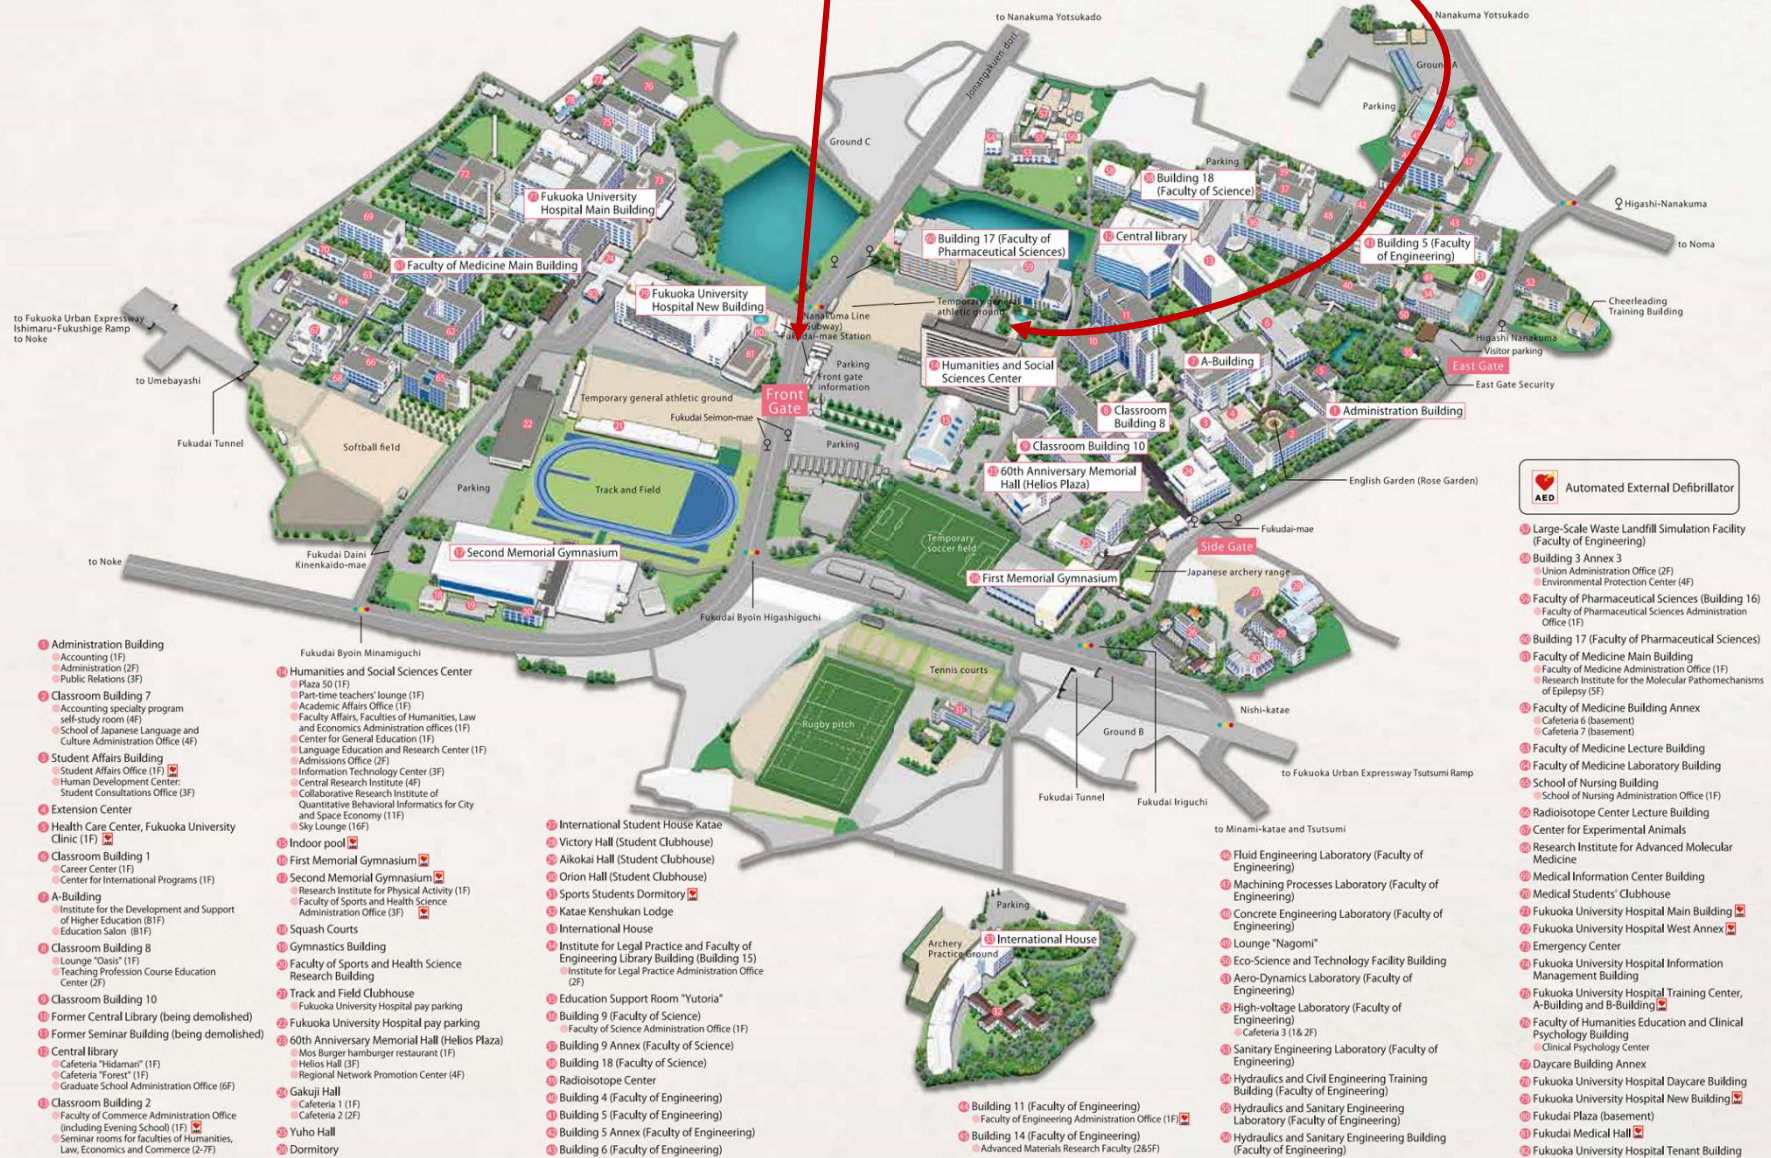

# Campus Map

Subway  
Fukudai-mae Station

Conference Place  
In This Building 4<sup>th</sup> Floor

 Automated External Defibrillator

- 1 Administration Building
  - Accounting (1F)
  - Administration (2F)
  - Public Relations (3F)
- 2 Classroom Building 7
  - Accounting specialty program self-study room (4F)
  - School of Japanese Language and Culture Administration Office (4F)
- 3 Student Affairs Building
  - Student Affairs Office (1F)
  - Human Development Center
  - Student Consultations Office (3F)
- 4 Extension Center
  - Health Care Center, Fukui University Clinic (1F)
- 5 Classroom Building 1
  - Career Center (1F)
  - Center for International Programs (1F)
- 6 A-Building
  - Institute for the Development and Support of Higher Education (B1F)
  - Education Salon (B1F)
- 7 Classroom Building 8
  - Lounge "Oasis" (1F)
  - Teaching Profession Course Education Center (2F)
- 8 Classroom Building 10
  - Former Central Library (being demolished)
  - Former Seminar Building (being demolished)
- 9 Central library
  - Cafeteria "Hidaman" (1F)
  - Cafeteria "Forest" (1F)
  - Graduate School Administration Office (6F)
- 10 Classroom Building 2
  - Faculty of Commerce Administration Office (including Evening School) (1F)
  - Seminar rooms for faculties of Humanities, Law, Economics and Commerce (2-7F)
- 11 Fukui University Hospital Main Building
- 12 Faculty of Medicine Main Building
- 13 Fukui University Hospital New Building
- 14 Fukui University Hospital New Building
- 15 Humanities and Social Sciences Center Plaza 50 (1F)
  - Part-time teachers' lounge (1F)
  - Academic Affairs Office (1F)
  - Faculty Affairs, Faculties of Humanities, Law and Economics Administration Offices (1F)
  - Center for General Education (1F)
  - Language Education and Research Center (1F)
  - Admissions Office (2F)
  - Information Technology Center (3F)
  - Central Research Institute (4F)
  - Collaborative Research Institute of Quantitative Behavioral Informatics for City and Space Economy (11F)
  - Sky Lounge (16F)
- 16 Indoor pool
- 17 First Memorial Gymnasium
- 18 Second Memorial Gymnasium
  - Research Institute for Physical Activity (1F)
  - Faculty of Sports and Health Science Administration Office (3F)
- 19 Squash Courts
- 20 Gymnastics Building
- 21 Faculty of Sports and Health Science Research Building
- 22 Track and Field Clubhouse
  - Fukuoka University Hospital pay parking
- 23 Fukuoka University Hospital pay parking
- 24 Fukuoka University Hospital New Building
  - Mos Burger hamburger restaurant (1F)
  - Helios Hall (3F)
  - Regional Network Promotion Center (4F)
- 25 Gakuji Hall
  - Cafeteria 1 (1F)
  - Cafeteria 2 (2F)
- 26 Yuho Hall
- 27 Dormitory
- 28 International Student House Katae
- 29 Victory Hall (Student Clubhouse)
- 30 Aikokai Hall (Student Clubhouse)
- 31 Orion Hall (Student Clubhouse)
- 32 Sports Students Dormitory
- 33 Katae Kershushan Lodge
- 34 International House
- 35 Institute for Legal Practice and Faculty of Engineering Library Building (Building 15)
  - Institute for Legal Practice Administration Office (2F)
- 36 Education Support Room "Yutoria"
- 37 Building 9 (Faculty of Science)
  - Faculty of Science Administration Office (1F)
- 38 Building 9 Annex (Faculty of Science)
- 39 Building 18 (Faculty of Science)
- 40 Radioisotope Center
- 41 Building 4 (Faculty of Engineering)
- 42 Building 5 (Faculty of Engineering)
- 43 Building 5 Annex (Faculty of Engineering)
- 44 Building 6 (Faculty of Engineering)
- 45 Building 11 (Faculty of Engineering)
  - Faculty of Engineering Administration Office (1F)
- 46 Building 14 (Faculty of Engineering)
  - Advanced Materials Research Faculty (2&5F)
- 47 Fluid Engineering Laboratory (Faculty of Engineering)
- 48 Machining Processes Laboratory (Faculty of Engineering)
- 49 Concrete Engineering Laboratory (Faculty of Engineering)
- 50 Lounge "Nagomi"
- 51 Eco-Science and Technology Faculty Building (Faculty of Engineering)
- 52 Aero-Dynamics Laboratory (Faculty of Engineering)
- 53 High-voltage Laboratory (Faculty of Engineering)
  - Cafeteria 3 (1&2F)
- 54 Sanitary Engineering Laboratory (Faculty of Engineering)
- 55 Hydraulics and Civil Engineering Training Building (Faculty of Engineering)
- 56 Hydraulics and Sanitary Engineering Laboratory (Faculty of Engineering)
- 57 Hydraulics and Sanitary Engineering Building (Faculty of Engineering)
- 58 Large-Scale Waste Landfill Simulation Facility (Faculty of Engineering)
- 59 Building 3 Annex 3
- 60 Union Administration Office (2F)
- 61 Environmental Protection Center (4F)
- 62 Faculty of Pharmaceutical Sciences (Building 16)
  - Faculty of Pharmaceutical Sciences Administration Office (1F)
- 63 Building 17 (Faculty of Pharmaceutical Sciences)
- 64 Faculty of Medicine Main Building
  - Faculty of Medicine Administration Office (1F)
  - Research Institute for the Molecular Pathomechanisms of Epilepsy (5F)
- 65 Faculty of Medicine Building Annex
  - Cafeteria 6 (basement)
  - Cafeteria 7 (basement)
- 66 Faculty of Medicine Lecture Building
- 67 Faculty of Medicine Laboratory Building
- 68 School of Nursing Building
  - School of Nursing Administration Office (1F)
- 69 Radioisotope Center Lecture Building
- 70 Center for Experimental Animals
- 71 Research Institute for Advanced Molecular Medicine
- 72 Medical Information Center Building
- 73 Medical Students' Clubhouse
- 74 Fukuoka University Hospital Main Building
- 75 Fukuoka University Hospital West Annex
- 76 Emergency Center
- 77 Fukuoka University Hospital Information Management Building
- 78 Fukuoka University Hospital Training Center, A-Building and B-Building
- 79 Faculty of Humanities Education and Clinical Psychology Building
  - Clinical Psychology Center
- 80 Daycare Building Annex
- 81 Fukuoka University Hospital Daycare Building
- 82 Fukuoka University Hospital New Building
- 83 Fukudai Plaza (basement)
- 84 Fukudai Medical Hall
- 85 Fukuoka University Hospital Tenant Building